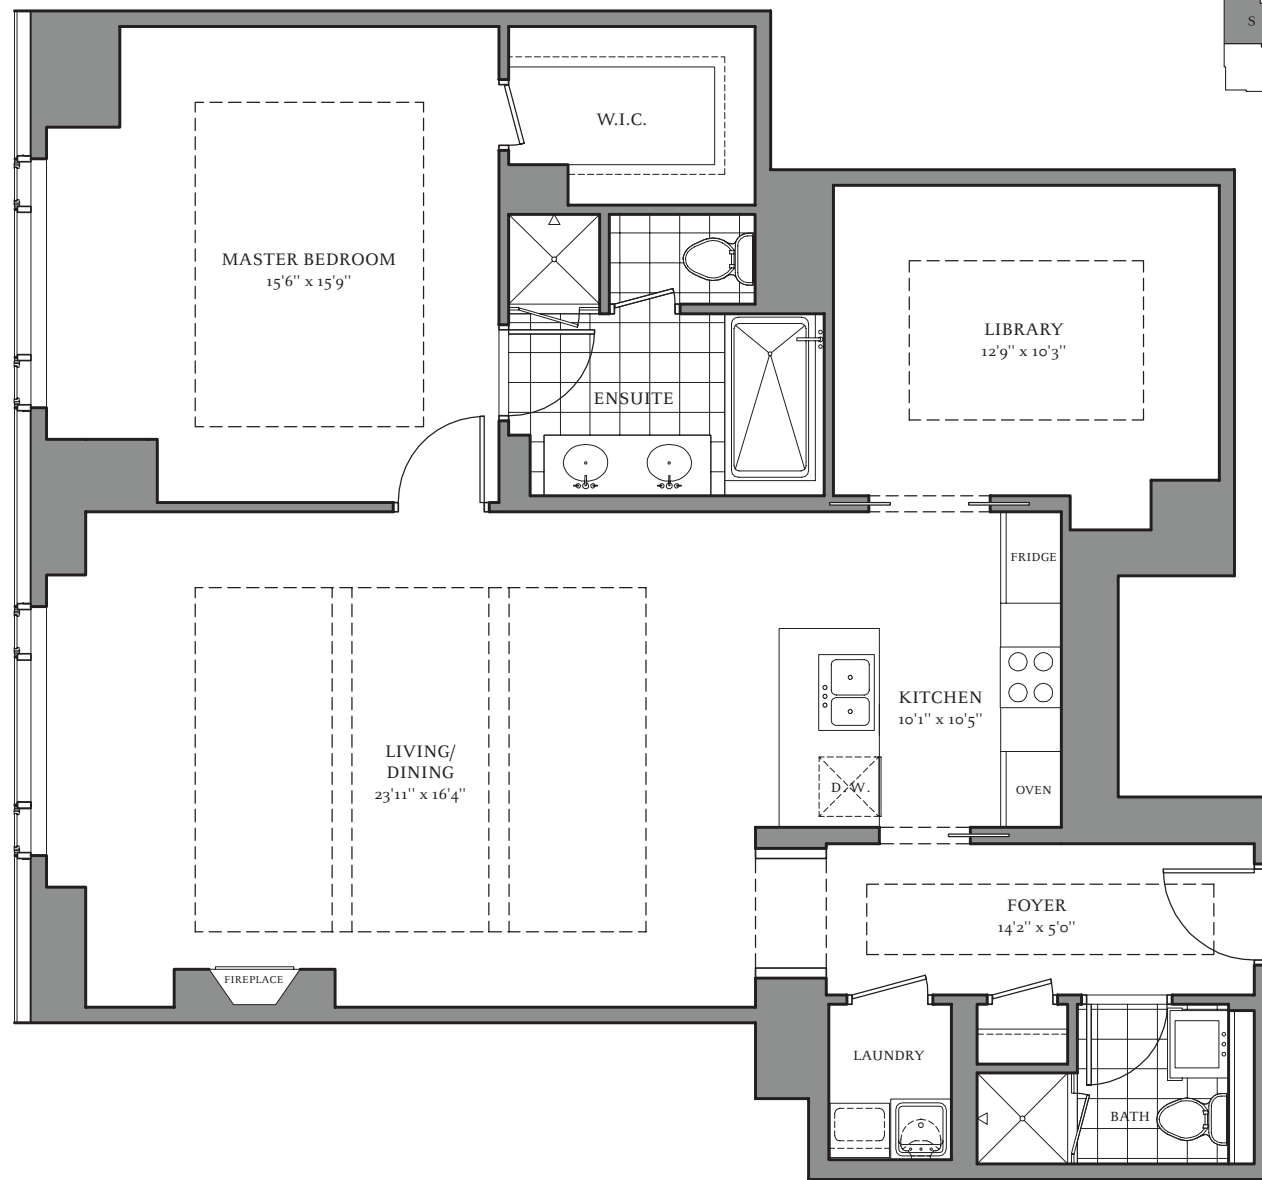

Levels 33-40

Suite S

THE RESIDENCES
1,310 SQ. FT. 121.70 S.M.

Note: Prices and specifications are subject to change without notice. E. & O.E. Actual usable floor space may vary from the stated floor area. All renderings are artist's concept.