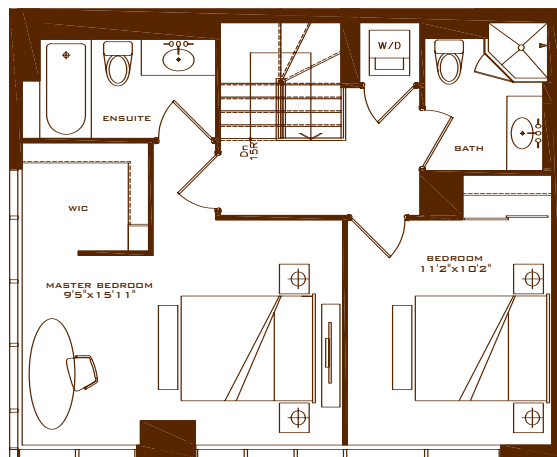

Rutledge

1174 SQ. FT. TWO BEDROOM + DEN

FIRST FLOOR

SECOND FLOOR

5TH FLOOR

6TH FLOOR

NOTE: PRICES AND SPECIFICATIONS ARE SUBJECT TO CHANGE WITHOUT NOTICE. E.O.&E. TILE PATTERNS MAY VARY. WINDOW SIZE AND LOCATION MAY VARY. ACTUAL USABLE FLOOR SPACE MAY VARY FROM THE STATED FLOOR AREA. ALL AREAS AND STATED ROOM DIMENSIONS ARE APPROXIMATE. ALL RENDERINGS ARE ARTIST'S CONCEPT.