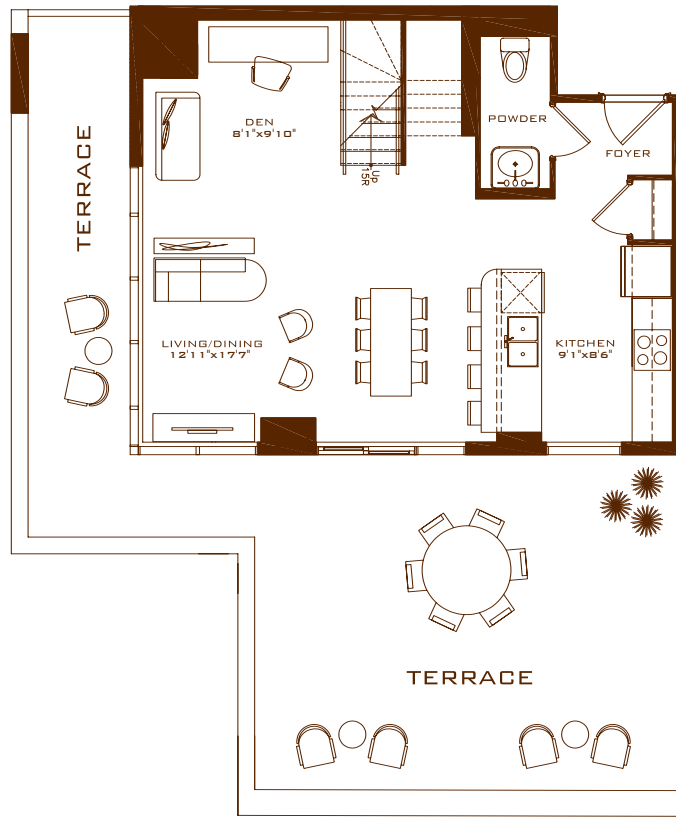

Rutledge

1174 SQ. FT. TWO BEDROOM + DEN

FIRST FLOOR

SECOND FLOOR

5TH FLOOR

6TH FLOOR

NOTE: PRICES AND SPECIFICATIONS ARE SUBJECT TO CHANGE WITHOUT NOTICE. E.O.&E. TILE PATTERNS MAY VARY. WINDOW SIZE AND LOCATION MAY VARY. ACTUAL USABLE FLOOR SPACE MAY VARY FROM THE STATED FLOOR AREA. ALL AREAS AND STATED ROOM DIMENSIONS ARE APPROXIMATE. ALL RENDERINGS ARE ARTIST'S CONCEPT.