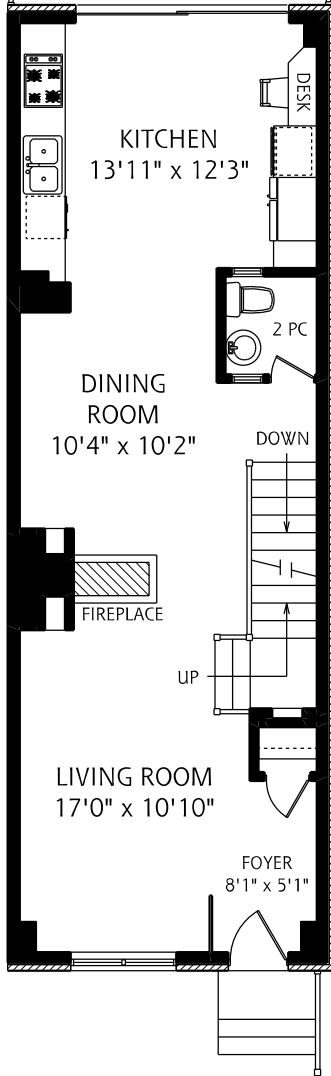

42 BERRYMAN STREET

LOWER LEVEL
710 SQUARE FEET

MAIN FLOOR
710 SQUARE FEET

SECOND FLOOR
710 SQUARE FEET

LOFT
80 SQUARE FEET

ALL MEASUREMENTS SHOULD BE CONSIDERED APPROXIMATE