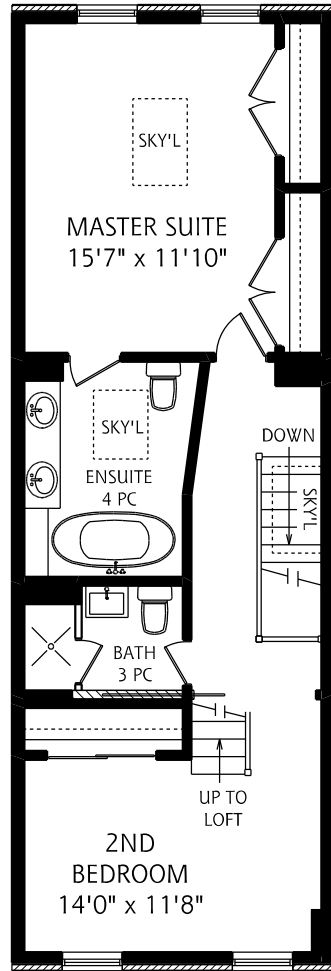

42 BERRYMAN STREET

LOWER LEVEL
710 SQUARE FEET

MAIN FLOOR
710 SQUARE FEET

SECOND FLOOR
710 SQUARE FEET

LOFT
80 SQUARE FEET

ALL MEASUREMENTS SHOULD BE CONSIDERED APPROXIMATE