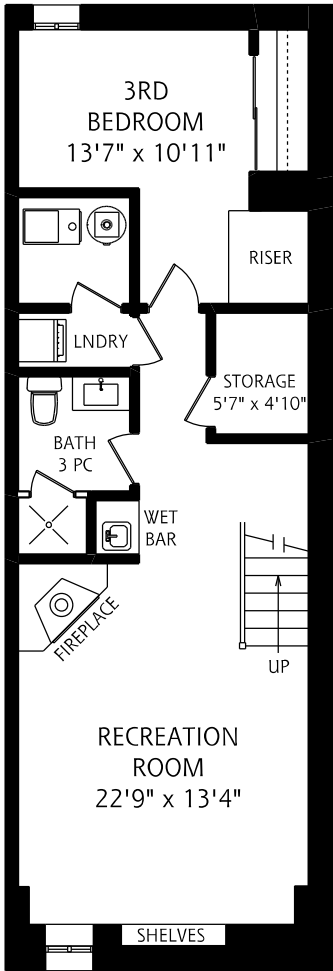

42 BERRYMAN STREET

LOWER LEVEL
710 SQUARE FEET

MAIN FLOOR
710 SQUARE FEET

SECOND FLOOR
710 SQUARE FEET

LOFT
80 SQUARE FEET

ALL MEASUREMENTS SHOULD BE CONSIDERED APPROXIMATE