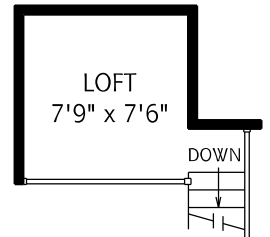

42 BERRYMAN STREET

LOWER LEVEL
710 SQUARE FEET

MAIN FLOOR
710 SQUARE FEET

SECOND FLOOR
710 SQUARE FEET

LOFT
80 SQUARE FEET

ALL MEASUREMENTS SHOULD BE CONSIDERED APPROXIMATE